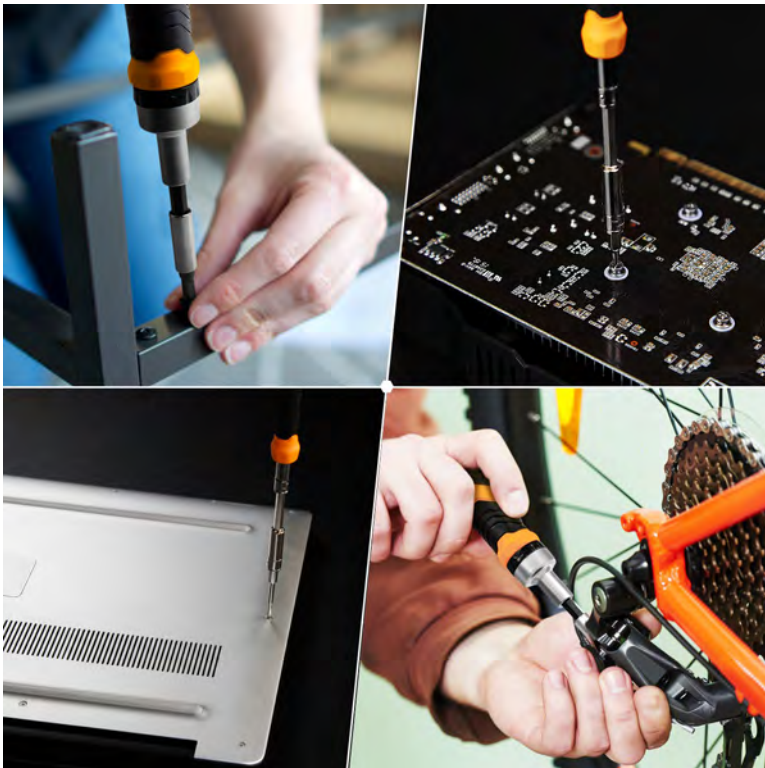

Contains 9 piece 1/4 inch drive sockets,
41 piece wide range sizes of screwdriver bits
and precision screwdriver bits,
1 piece 1/4 inch drive none slip grip ratcheting bit driver,
1 piece precision bit driver and 2 extension holders